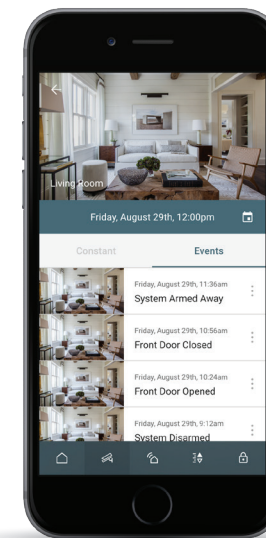

### Real-time view

Via high-res security cameras, homeowners can see what's happening in the house. When alarms are activated, they can view the live video feed and decide if there's a real threat.

### Super simple to use

The intuitive touchscreen and mobile app make it quick and easy for homeowners to check status and manage their smart home security.

# Smart home, safe home

iotega enables homeowners to remotely control varied security-related actions and other activities around their home. They can choose their favourite Wi-Fi and Z-Wave Plus home automation devices and conveniently control them together with their security system.